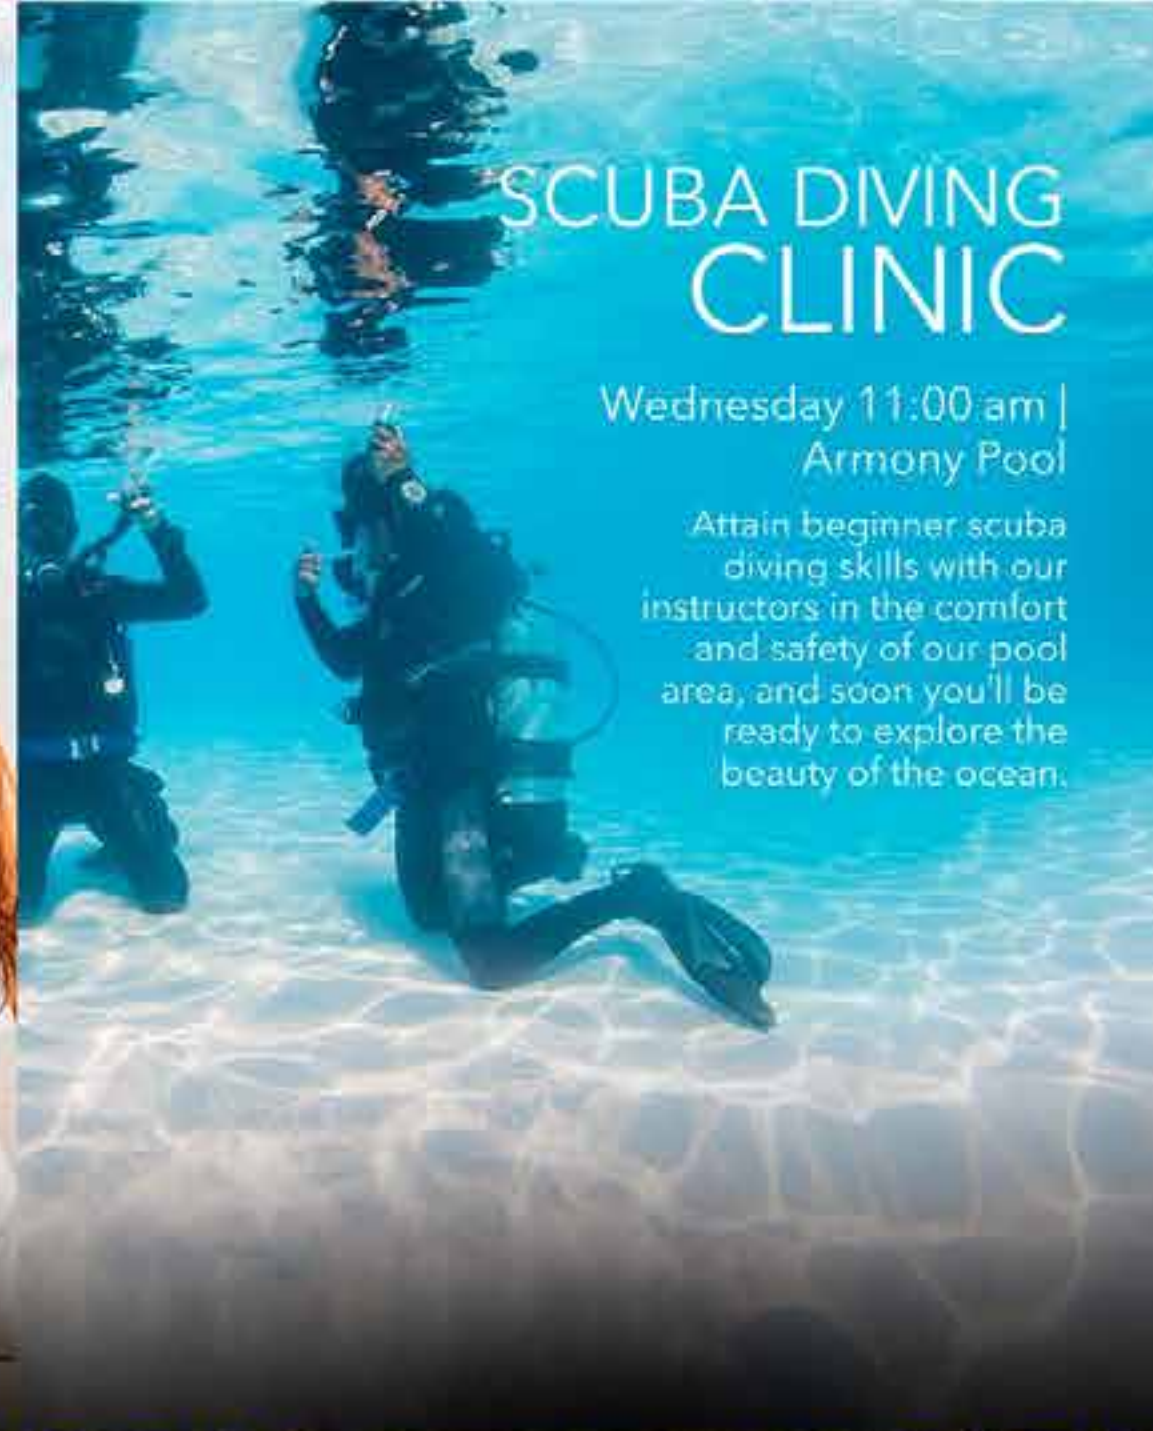

YOGA

Tuesday, Thursday, and Saturday 9:30 am | The Vent Palapa

Take in the beauty of the ocean view during a morning yoga session at our clifftop palapa, improving your vitality, flexibility, and cardio health during your beach escape.

SCUBA DIVING CLINIC

Wednesday 11:00 am | Armony Pool

Attain beginner scuba diving skills with our instructors in the comfort and safety of our pool area, and soon you'll be ready to explore the beauty of the ocean.